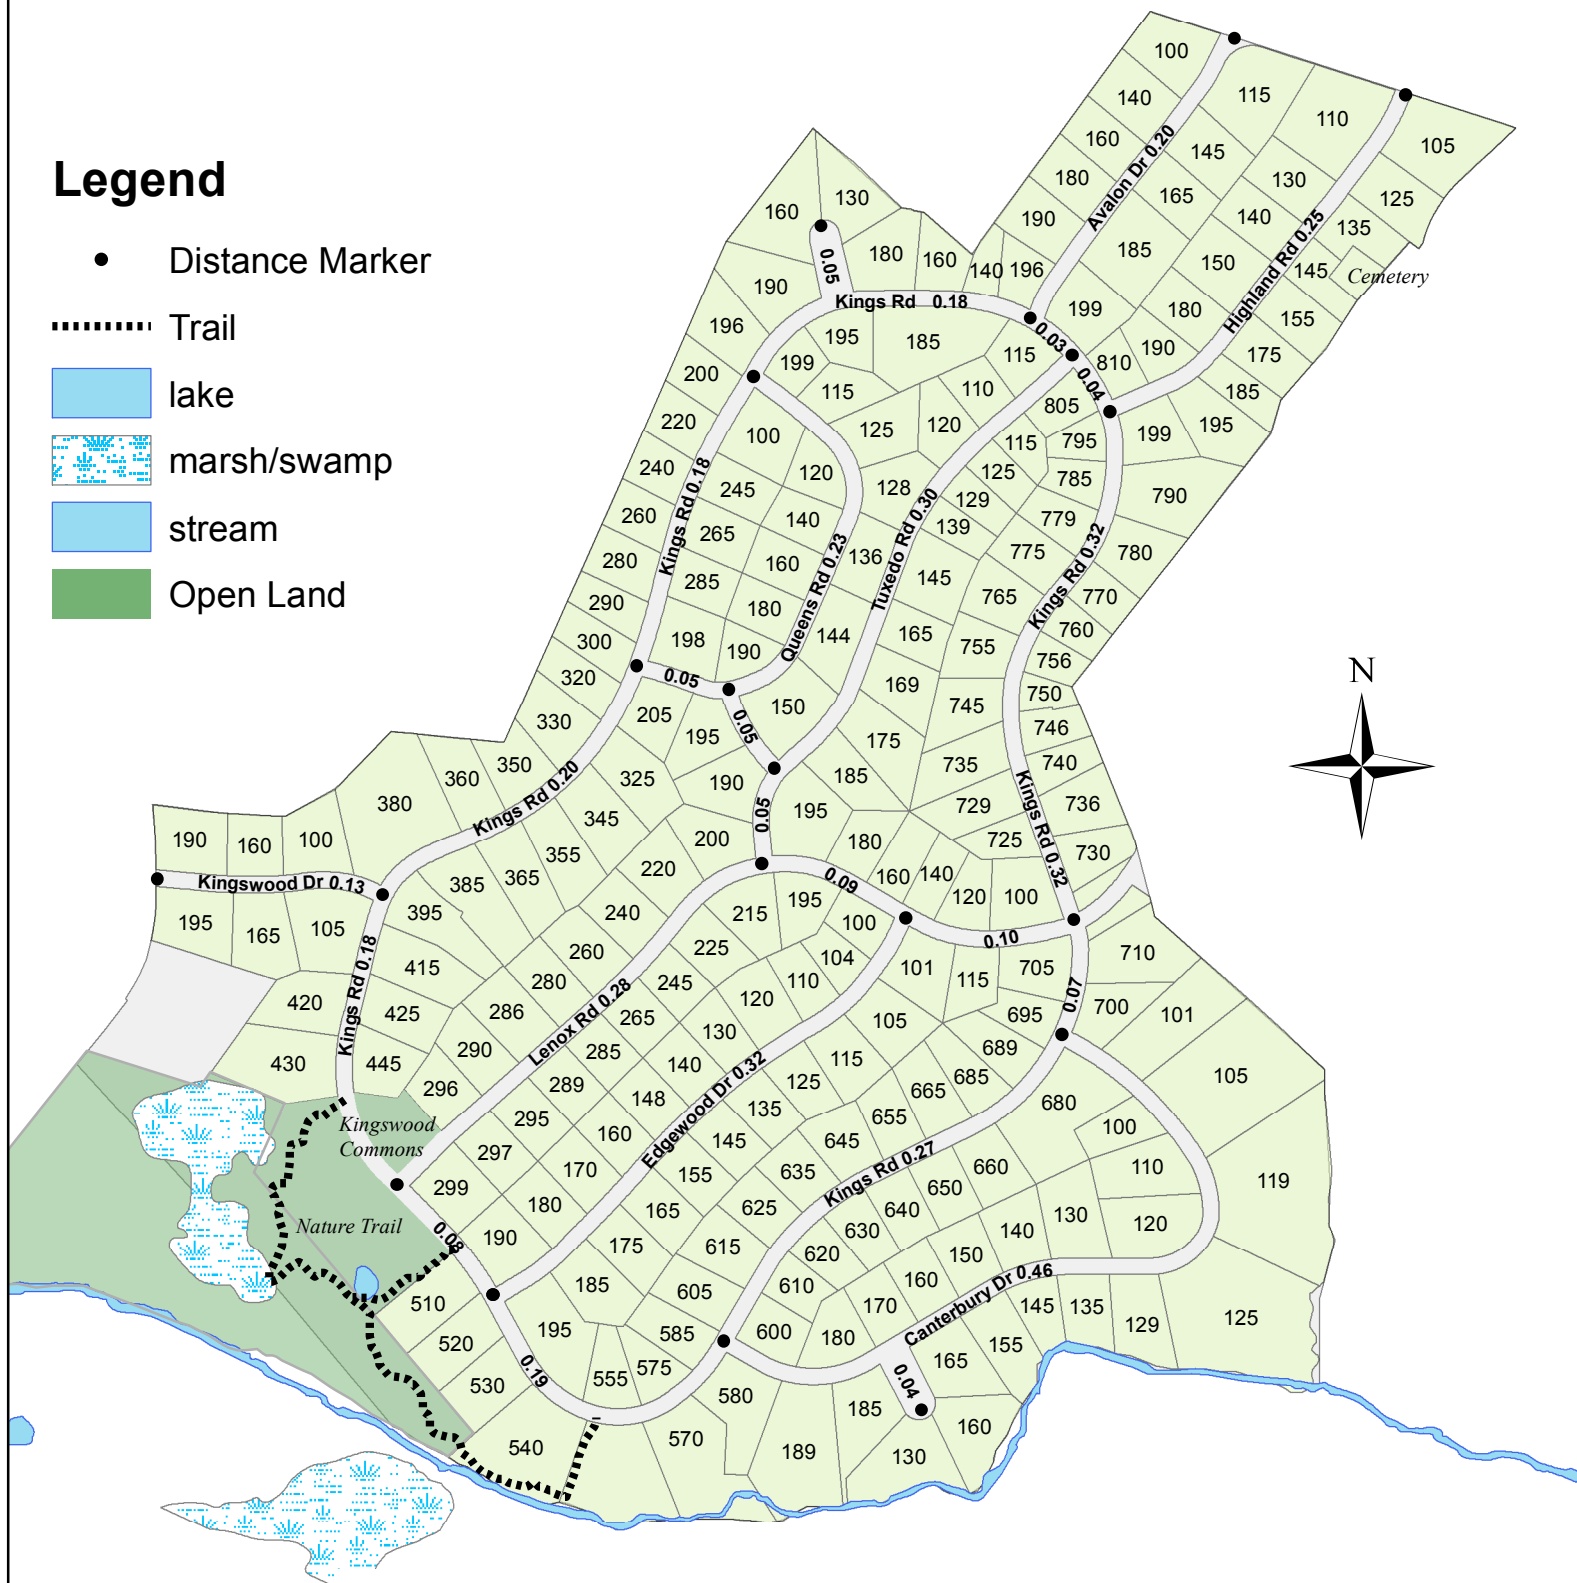

# Kingswood Neighborhood Map

## Legend

- Distance Marker
- ..... Trail
- lake
- marsh/swamp
- stream
- Open Land

Walking Distances (between markers) in Miles  
Kings Road Loop = 1.74 miles